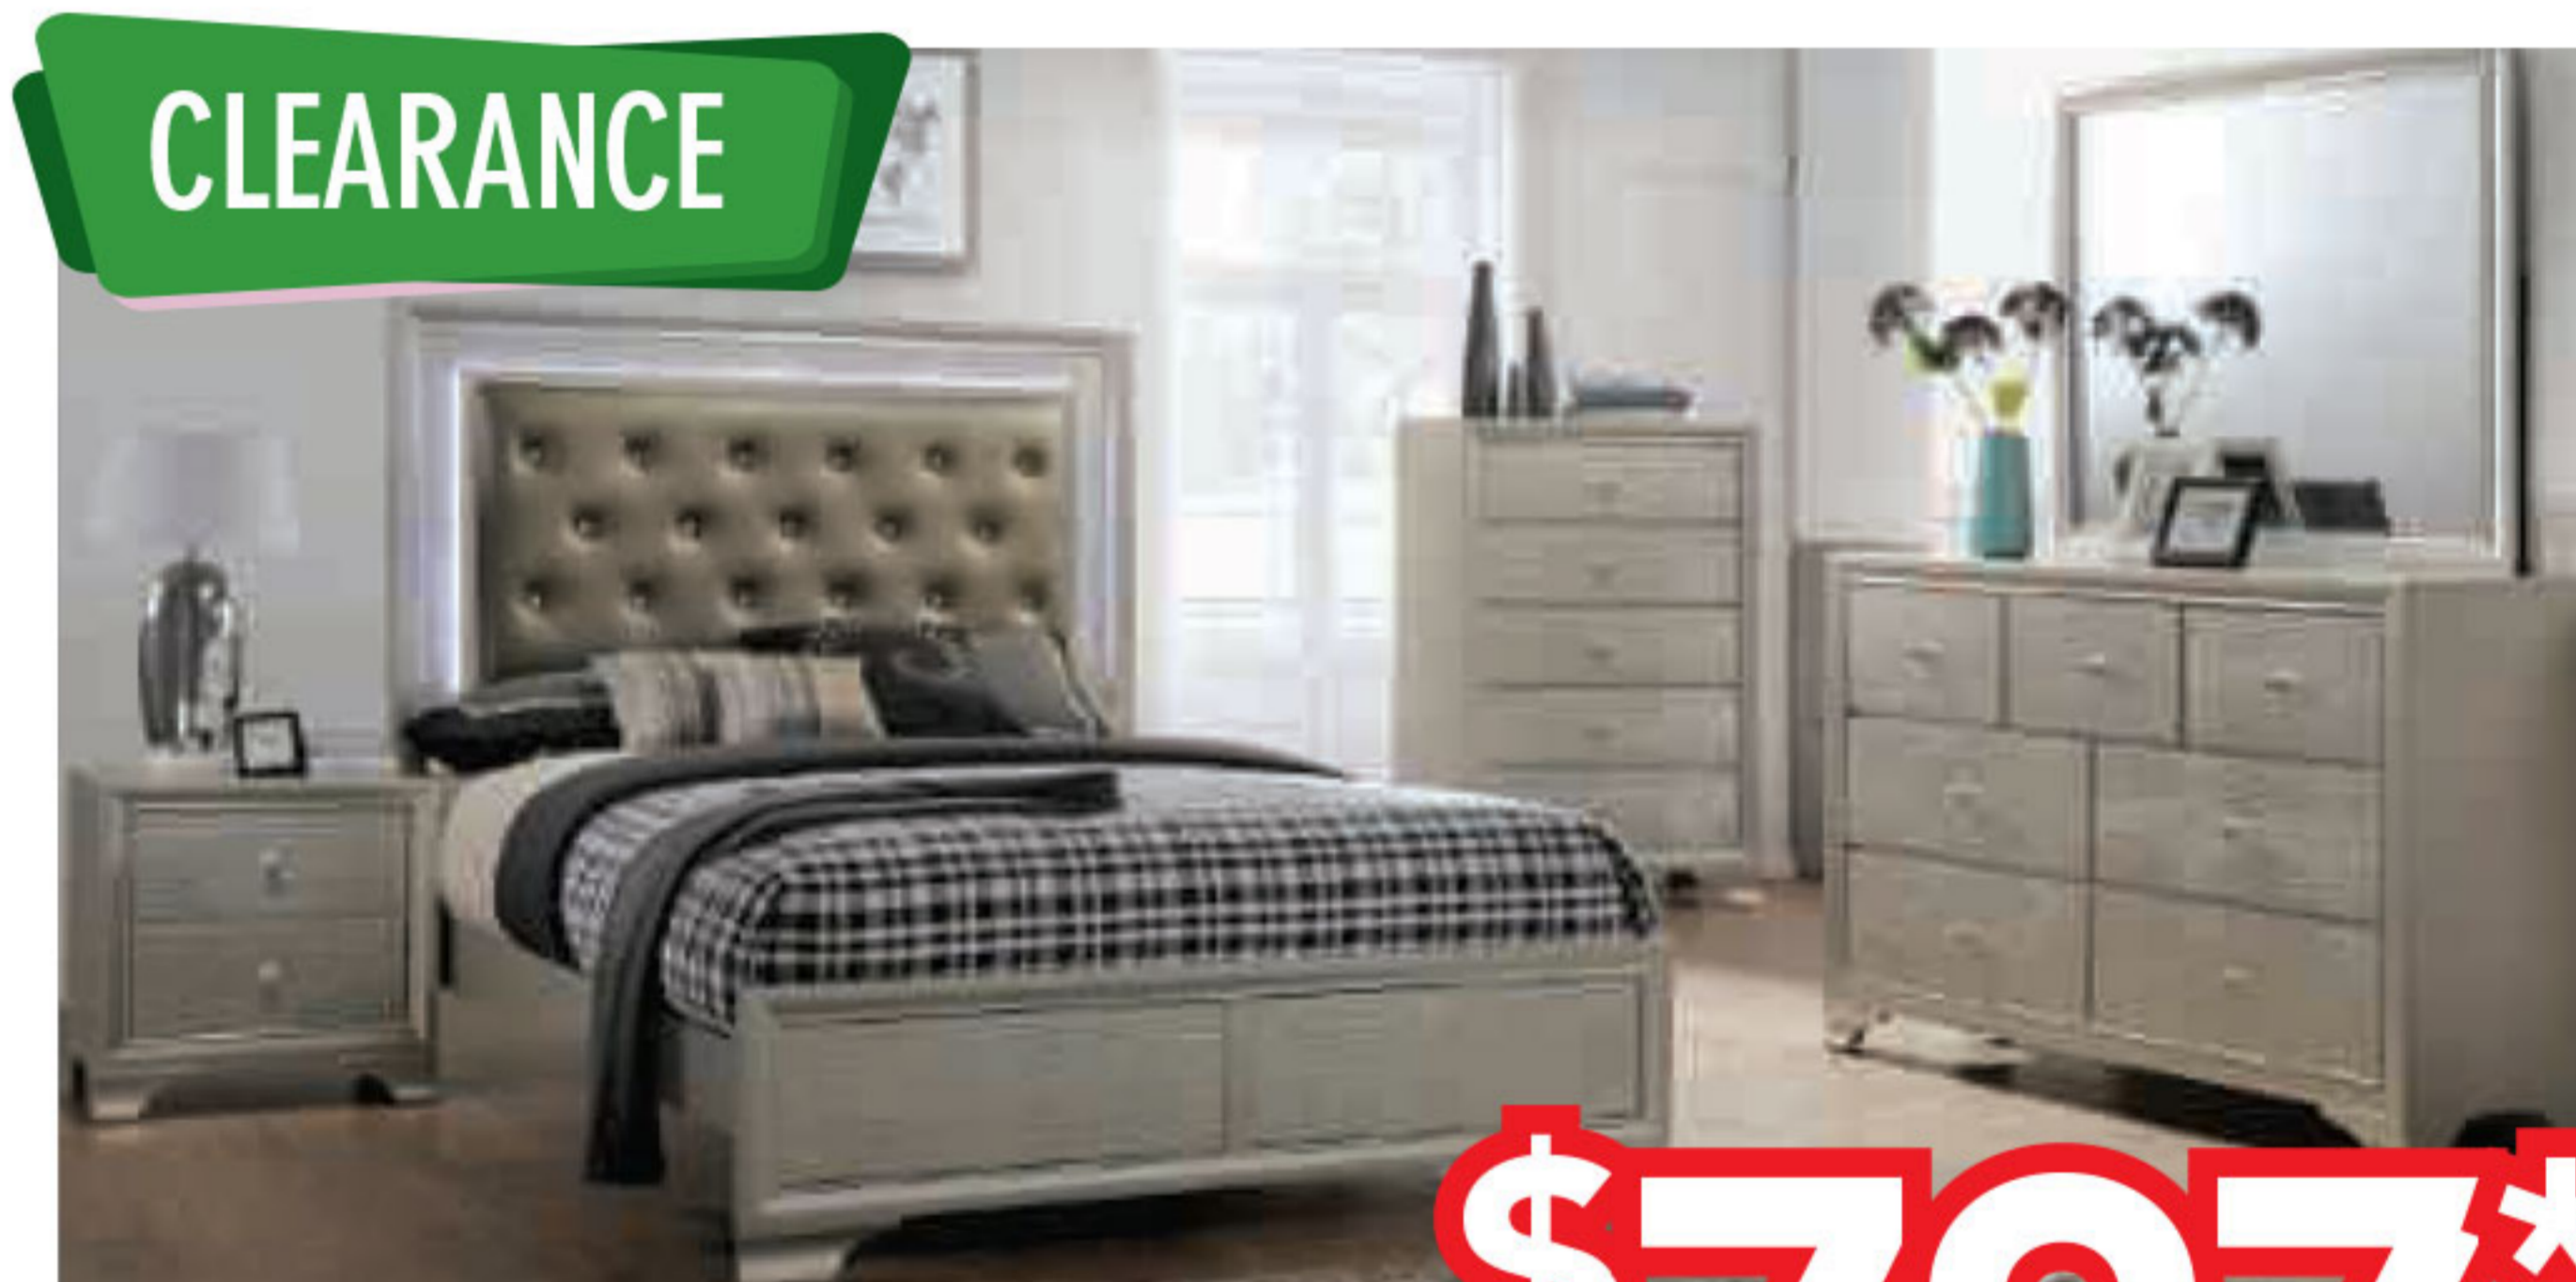

CLEARANCE

QUEEN BED, DRESSER & MIRROR

KING + $199* • CHEST & NIGHTSTAND+ $499*
WHILE SUPPLIES LAST

3 COLORS ○ ● ●

$797*