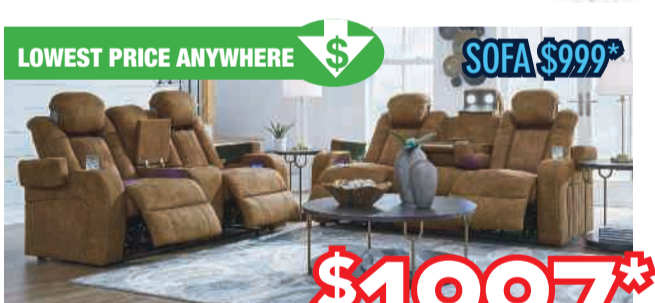

LOWEST PRICE ANYWHERE **SOFA $999***
WHILE SUPPLIES LAST
POWER RECLINING SOFA & LOVESEAT **$1997***
BONUS BUY RECLINER + $799* ($2499) $89/mo*