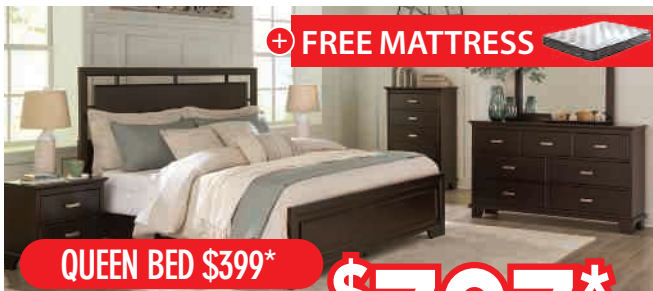

FREE MATTRESS
QUEEN BED $399*
QUEEN, FULL OR TWIN
BED, DRESSER & MIRROR
KING + $199* • CHEST & NIGHTSTAND+ $399*
WHILE SUPPLIES LAST

$797*
($1099)
$49/mo*