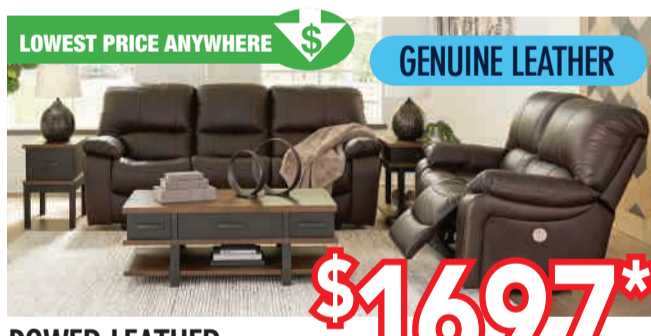

LOWEST PRICE ANYWHERE GENUINE LEATHER
POWER LEATHER RECLINING SOFA & LOVESEAT
WHILE SUPPLIES LAST ~~($2299)~~ **$1697***
BONUS BUY + RECLINER + $699*