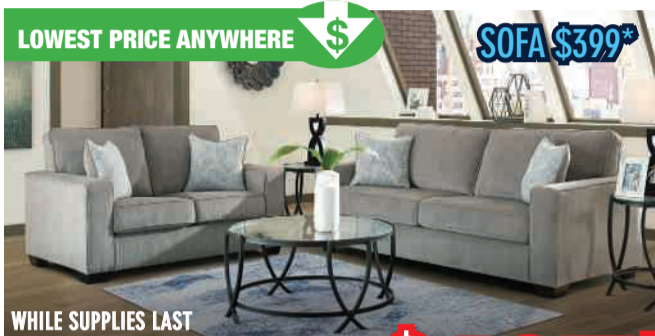

50+ LIVING ROOM CHOICES IN STOCK!

LOWEST PRICE ANYWHERE **SOFA $399***
WHILE SUPPLIES LAST
SOFA & LOVESEAT **$697***
BONUS BUY+
TABLES, LAMPS & RUG + $399* ($899) $29/mo*