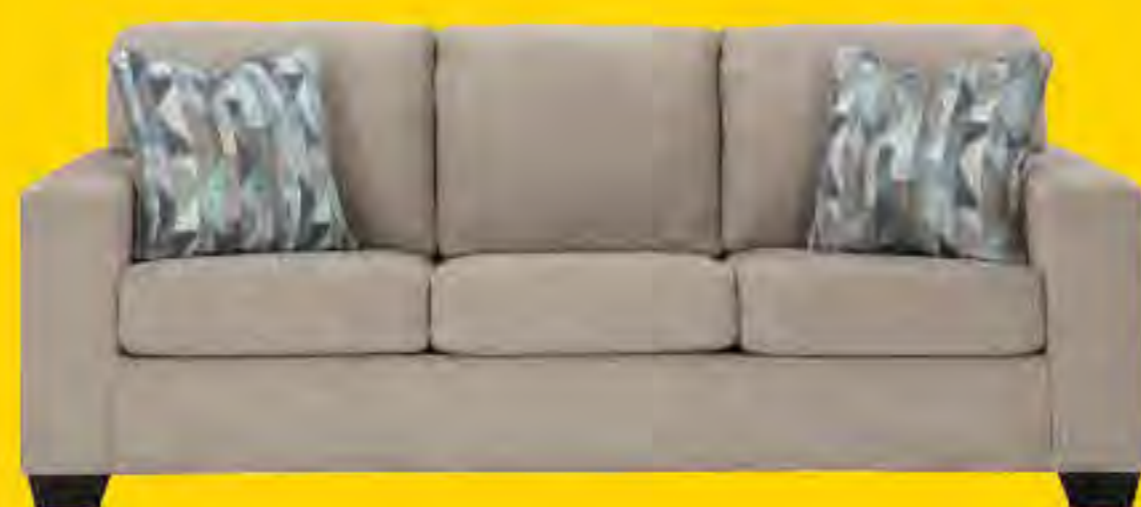

SOFA
$199*
ONLY 10 AVAILABLE