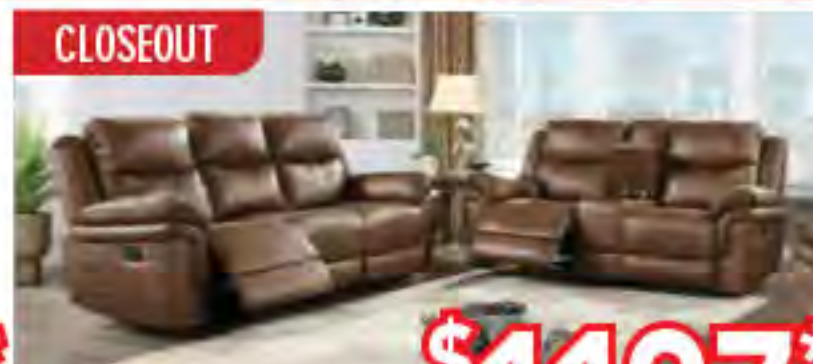

CLOSEOUT

RECLINING SOFA & LOVESEAT

WHILE SUPPLIES LAST

$1197*

($1699)

BONUS BUY + RECLINER + $399*

$49/mo*