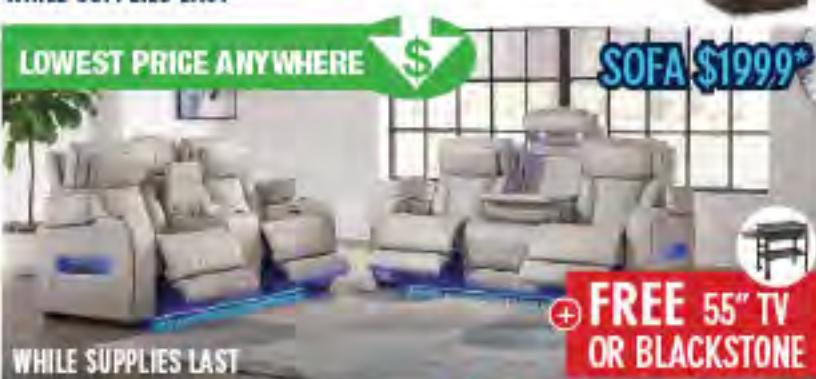

LOWEST PRICE ANYWHERE **SOFA $1999***
WHILE SUPPLIES LAST
LEATHER POWER RECLINING SOFA & LOVESEAT $3997*
BONUS BUY RECLINER + $1199* $169/mo* ($5299)
2 COLORS

50+ RECLINER CHOICES IN STOCK! LIFT CHAIR BLOWOUT

LOWEST PRICE
WHILE SUPPLIES LAST
RECLINER $199*
($299)

LOWEST PRICE **3 COLORS**
WHILE SUPPLIES LAST
ROCKER RECLINER $299*
($399)

LOWEST PRICE
WHILE SUPPLIES LAST
ROCKER RECLINER $399*
($499)

BIG MAN
TOP SELLER
WHILE SUPPLIES LAST
BIG MAN ROCKER RECLINER $499*
($599)

POWER LIFT
WHILE SUPPLIES LAST
POWER LIFT RECLINER $499*
($799)

POWER LIFT + HEAT & MASSAGE **2 COLORS**
WHILE SUPPLIES LAST
POWER LIFT RECLINER $499*
($599)

HOME THEATER **2 COLORS**
WHILE SUPPLIES LAST
HOME THEATER POWER RECLINER $799*

Woodstock Furniture
VALUE CENTER

Meridian
1193 Bonita Lakes Circle
Meridian, MS 39301
(601) 484-5757 Ext. 1

Hours:
Monday - Saturday 10am - 8pm,
Sunday 1pm - 5pm

SCAN FOR MORE DEALS

MANY ITEMS IN STOCK!

Shop 24/7 at www.WoodstockValueCenter.com

00MB2665AGH 08/27/24