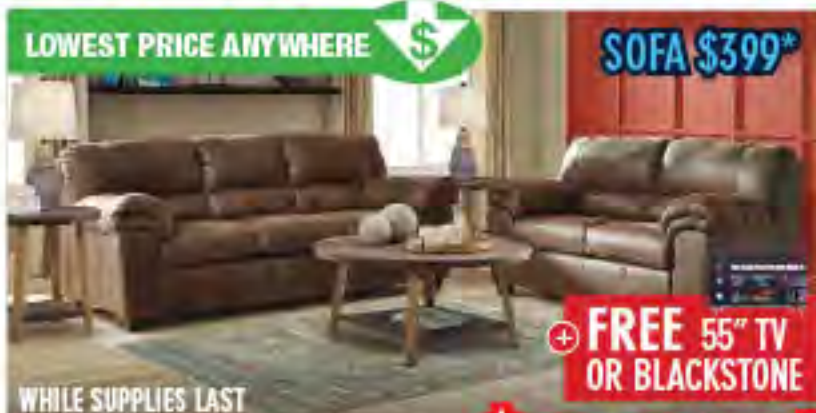

LOWEST PRICE ANYWHERE **SOFA $399***
WHILE SUPPLIES LAST
SOFA & LOVESEAT $997*
BONUS BUY+ TABLES, LAMPS & RUG + $399* $39/mo*