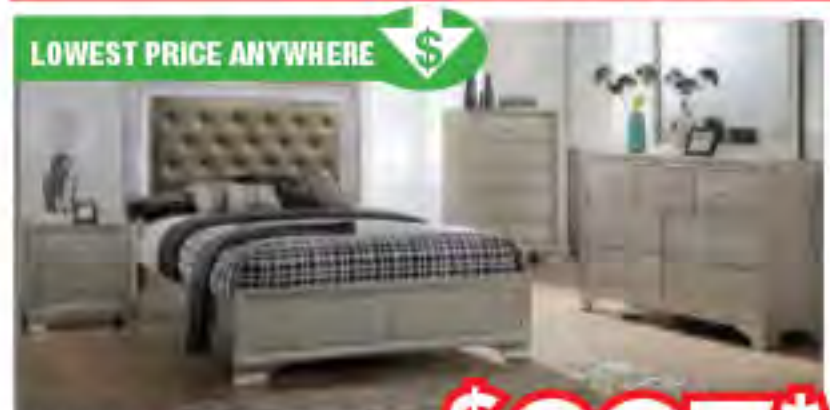

BEDROOM CLEARANCE & CLOSEOUT

LOWEST PRICE ANYWHERE

QUEEN BED, DRESSER
& MIRROR

KING + $199* • CHEST & NIGHTSTAND+ $499*

3 COLORS • WHILE SUPPLIES LAST

$897*

$29/mo*