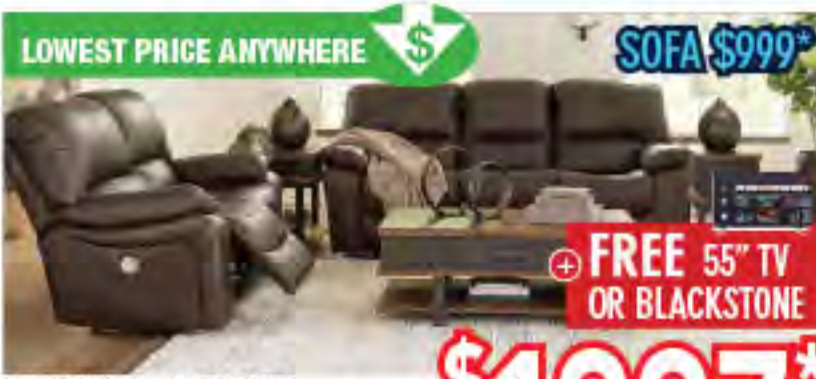

LOWEST PRICE ANYWHERE **SOFA $999***
WHILE SUPPLIES LAST
LEATHER POWER RECLINING SOFA & LOVESEAT $1997*
BONUS BUY RECLINER + $699* $89/mo*