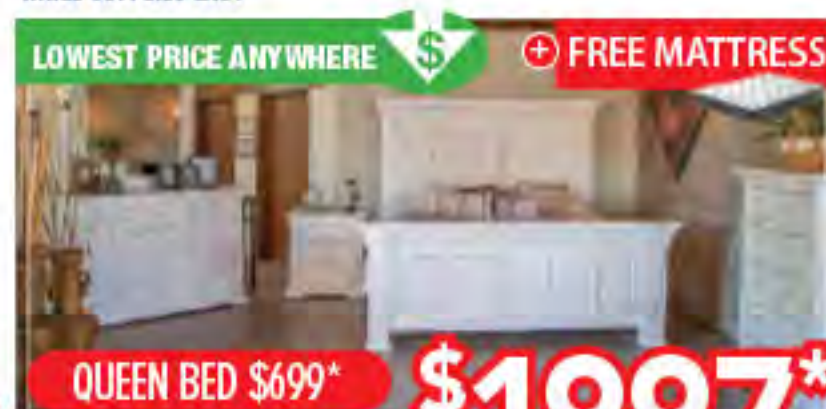

LOWEST PRICE ANYWHERE

+ FREE MATTRESS

QUEEN BED $699*

QUEEN BED,
DRESSER & MIRROR

KING + $199* • CHEST & NIGHTSTAND+ $999*

WHILE SUPPLIES LAST

3 COLORS

$1997*

$89/mo* ($1899)

CLEARANCE BEDDING BUNDLES! STARTING AT $19/MO

HYBRID MATTRESS + FREE PILLOWS & SHEETS

10" FIRM QUEEN $399*, KING $499*

11" MEDIUM FULL OR QUEEN $499*, KING $599*

12" SOFT QUEEN $599*, KING $699*

14" SUPER SOFT QUEEN $699*, KING $799*

FREE

TWIN BUNK + FREE MATTRESSES
YOUR CHOICE $699*! $29/MO

CHERRY

BLACK

GRAY

WHITE