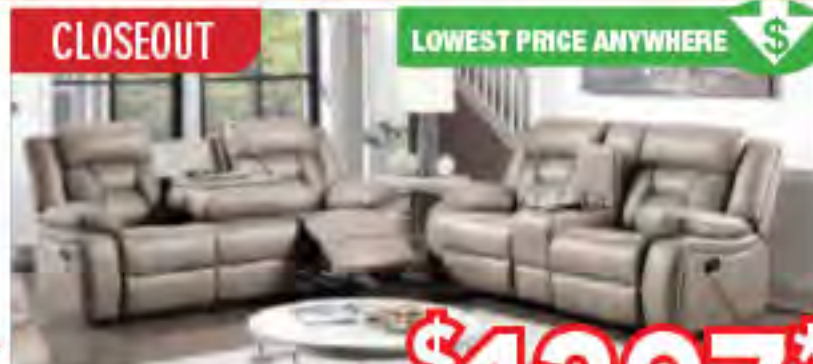

CLOSEOUT

LOWEST PRICE ANYWHERE

RECLINING SOFA & LOVESEAT

WHILE SUPPLIES LAST

$1397*

($1699)

BONUS BUY + RECLINER + $499*

$59/mo*