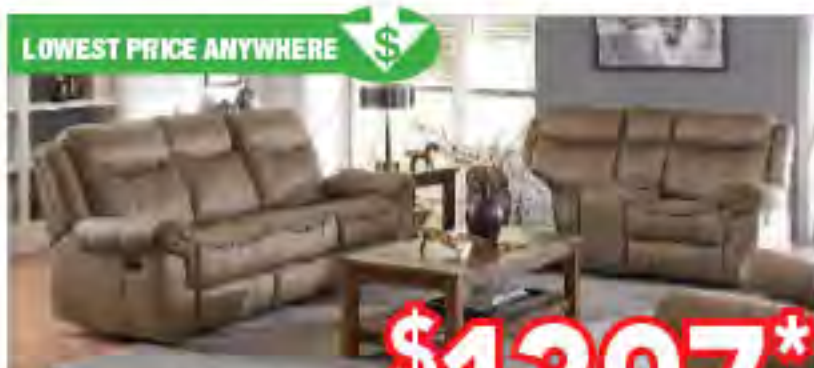

RECLINING SOFA & LOVESEAT

BONUS BUY + RECLINER + $499*

$1397*

WHILE SUPPLIES LAST

$49/mo* ($1799)