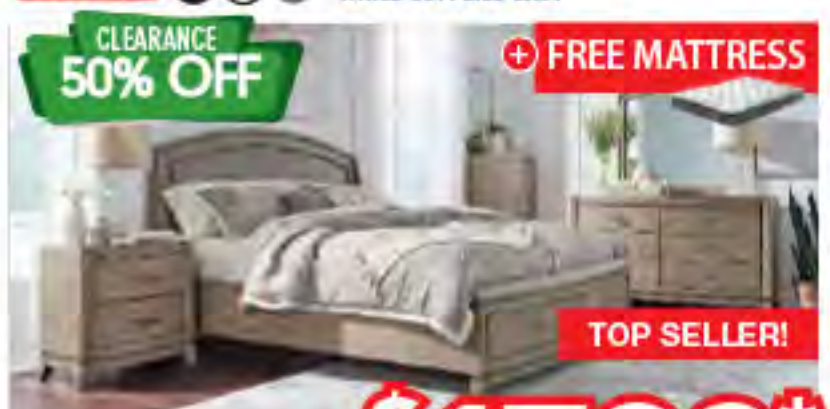

CLEARANCE
50% OFF

QUEEN BED,
DRESSER & MIRROR

KING + $199* • CHEST & NIGHTSTAND+ $999*

WHILE SUPPLIES LAST

TOP SELLER!

$1799*