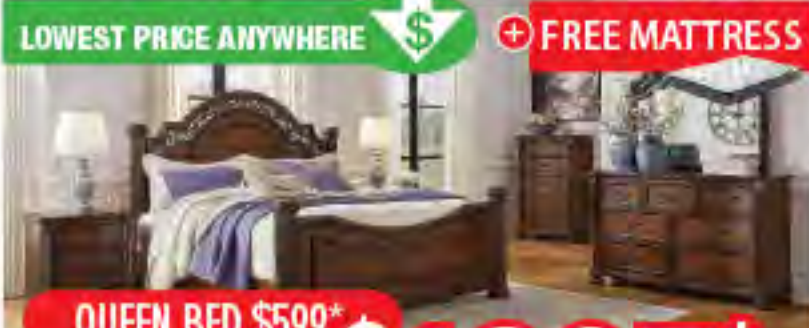

QUEEN BED $599*
**QUEEN BED,
DRESSER & MIRROR**
KING + $199* • CHEST & NIGHTSTAND + $599*
WHILE SUPPLIES LAST

$1397*
$59/mo*