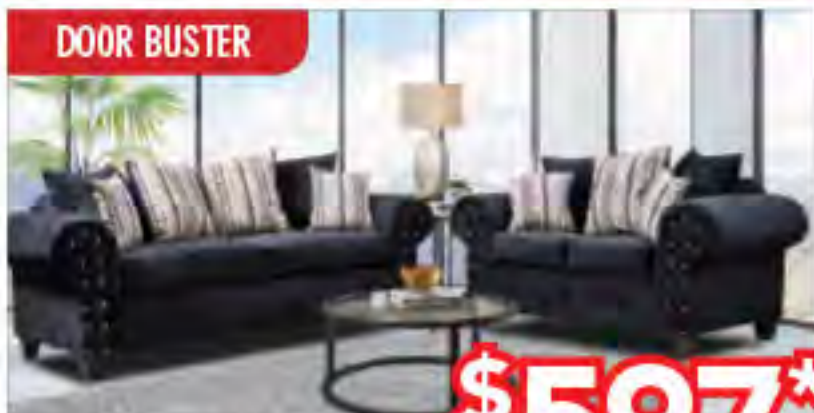

DOOR BUSTER

SOFA & LOVESEAT

WHILE SUPPLIES LAST

2 COLORS

$597*

$29/mo* ($799)