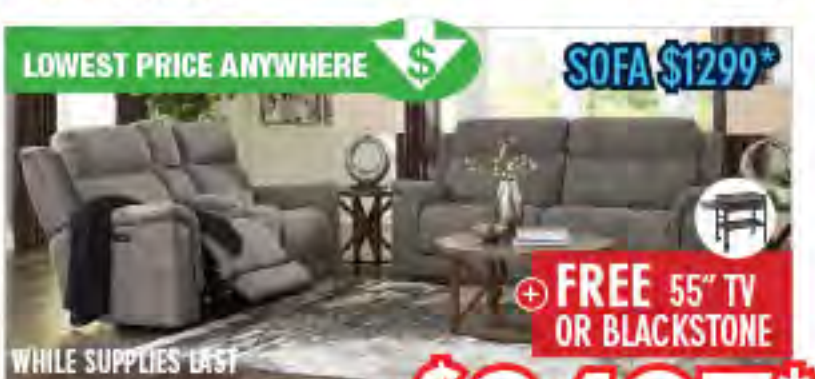

LOWEST PRICE ANYWHERE **SOFA $1299***
WHILE SUPPLIES LAST
POWER RECLINING SOFA & LOVESEAT $2497*
BONUS BUY RECLINER + $1099 $109/mo* ($3799)
2 COLORS