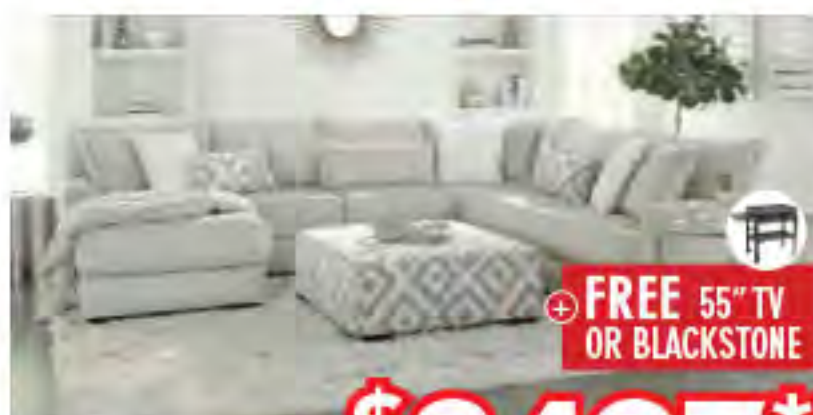

SECTIONAL

WHILE SUPPLIES LAST

2 COLORS

$2497*

$109/mo* ($2999)

+ FREE 55" TV
OR BLACKSTONE

100+ LIVING ROOM CHOICES IN STOCK!