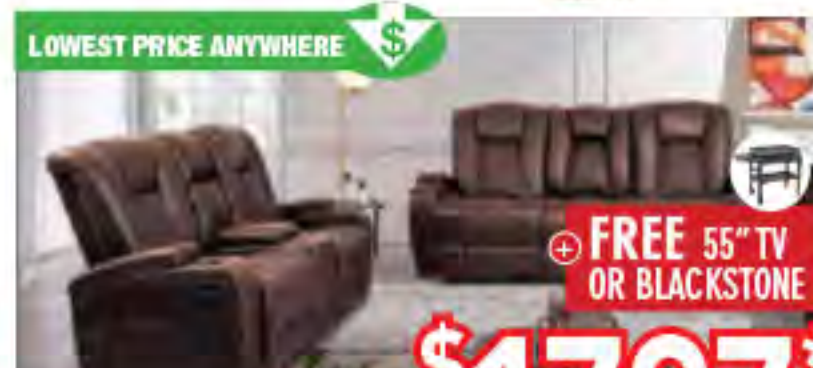

RECLINING SOFA & LOVESEAT

WHILE SUPPLIES LAST

$1797*

($1999)

BONUS BUY + RECLINER + $499*

$69/mo*

+ FREE 55" TV
OR BLACKSTONE