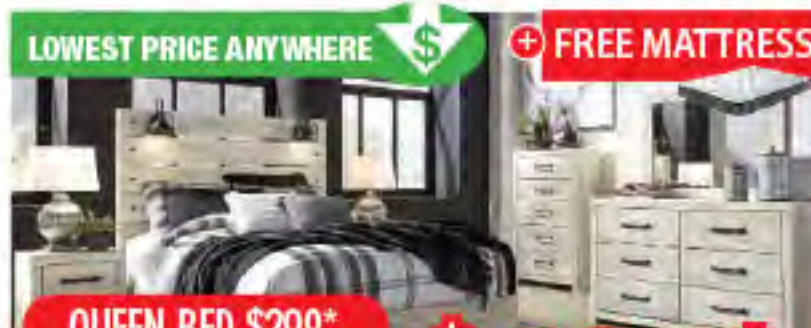

QUEEN BED $299*
**QUEEN, FULL OR TWIN
BED, DRESSER & MIRROR**
KING + $199* • CHEST & NIGHTSTAND + $499*
WHILE SUPPLIES LAST
2 COLORS ○●

$697*
$29/mo*