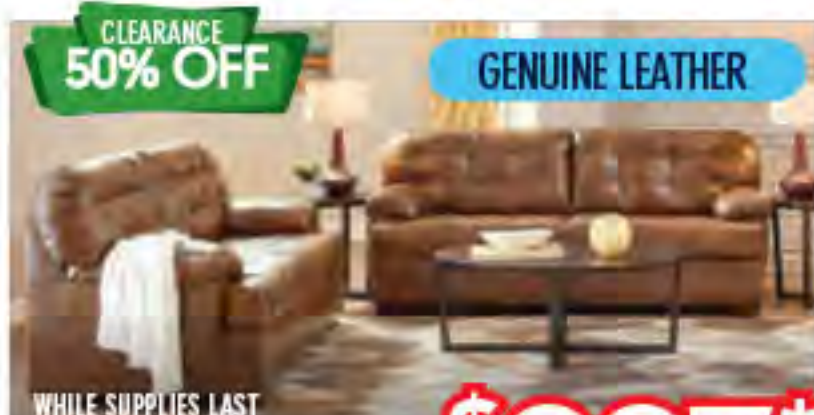

CLEARANCE
50% OFF

GENUINE LEATHER

LEATHER SOFA & LOVESEAT

WHILE SUPPLIES LAST

$997*

$49/mo* ($1999)