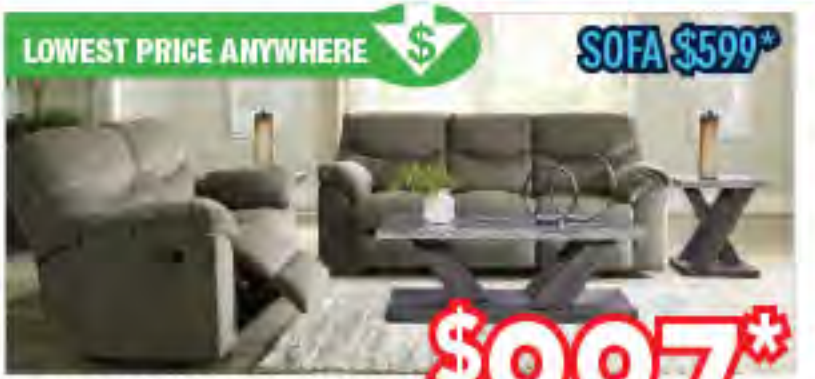

LOWEST PRICE ANYWHERE **SOFA $599***
WHILE SUPPLIES LAST
RECLINING SOFA & LOVESEAT $997*
BONUS BUY RECLINER + $399* $49/mo* ($1399)