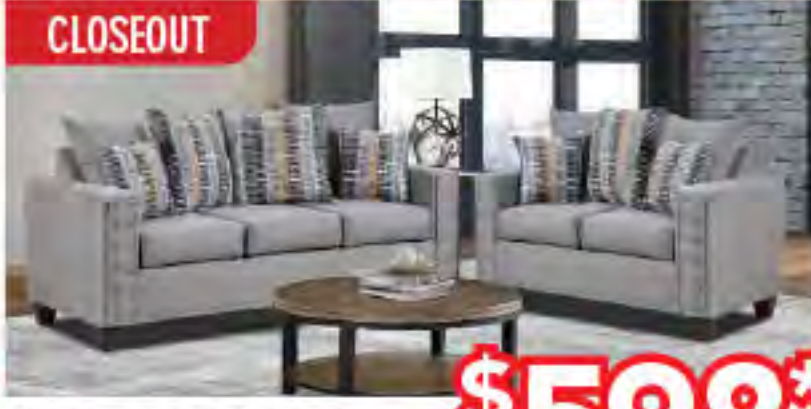

CLOSEOUT
**SOFA & LOVESEAT
OR SECTIONAL**
WHILE SUPPLIES LAST **3 COLORS** ●●● **$29/mo*** (~~$799~~)

$598*