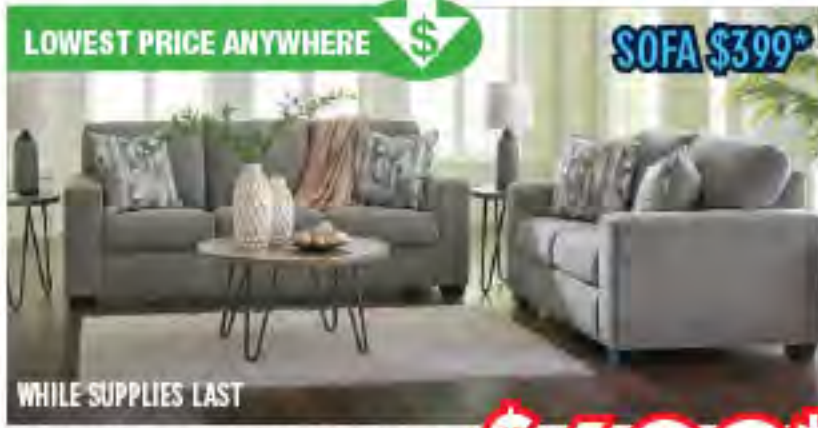

50+ LIVING ROOM CHOICES IN STOCK!

LOWEST PRICE ANYWHERE **SOFA $399***

WHILE SUPPLIES LAST

SOFA & LOVESEAT $698*

BONUS BUY+ TABLES, LAMPS & RUG + $399* ~~($929)~~ $29/mo*