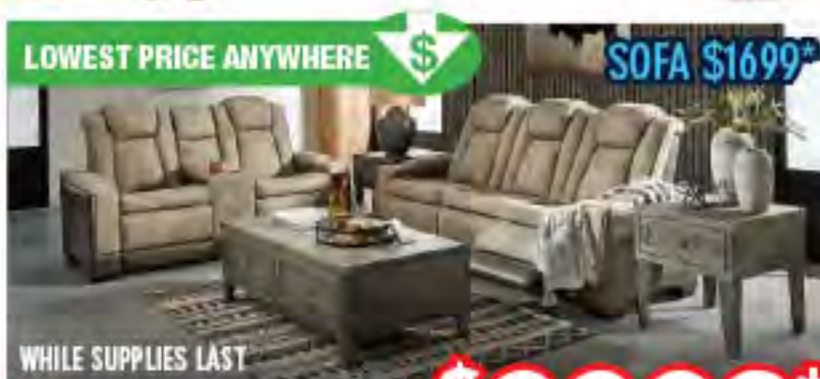

LOWEST PRICE ANYWHERE **SOFA $1699***

WHILE SUPPLIES LAST

POWER RECLINING SOFA & LOVESEAT $2998*

BONUS BUY POWER RECLINER + $1299* ~~($3899)~~ $129/mo*

2 COLORS ● ●