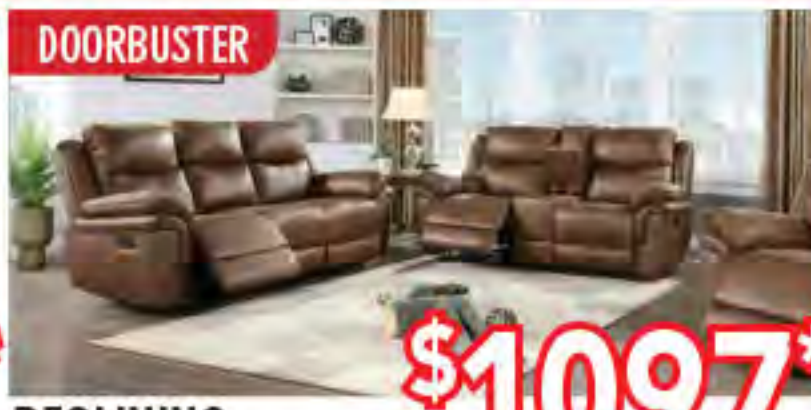

DOORBUSTER
**RECLINING
SOFA & LOVESEAT**
BONUS BUY + RECLINER + $399* **$49/mo*** (~~$1699~~)
WHILE SUPPLIES LAST

$1097*