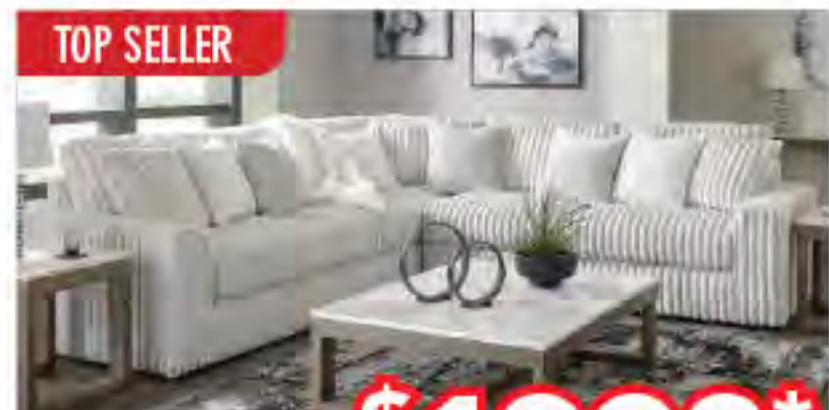

TOP SELLER
SECTIONAL
WHILE SUPPLIES LAST **$89/mo*** (~~$2999~~)

$1998*

100+ LIVING ROOM CHOICES IN STOCK!