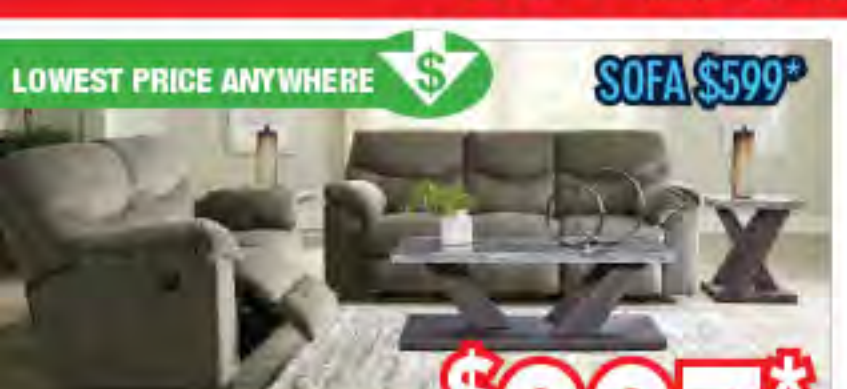

50+ LIVING ROOM CHOICES IN STOCK!

LOWEST PRICE ANYWHERE **SOFA $599***
WHILE SUPPLIES LAST

RECLINING SOFA & LOVESEAT $997*
BONUS BUY RECLINER + $399*
$49/mo* ($1399)