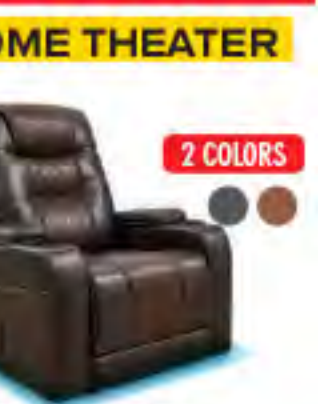

HOME THEATER POWER RECLINER $797*
WHILE SUPPLIES LAST