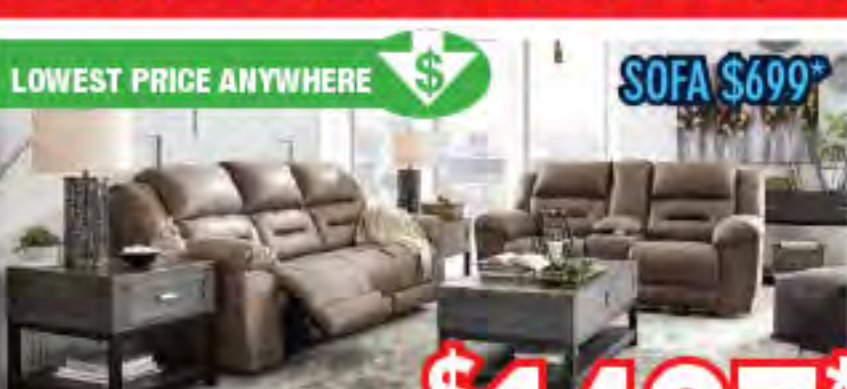

LOWEST PRICE ANYWHERE **SOFA $699***
WHILE SUPPLIES LAST

RECLINING SOFA & LOVESEAT $1497*
BONUS BUY RECLINER + $499*
$69/mo* ($1799)